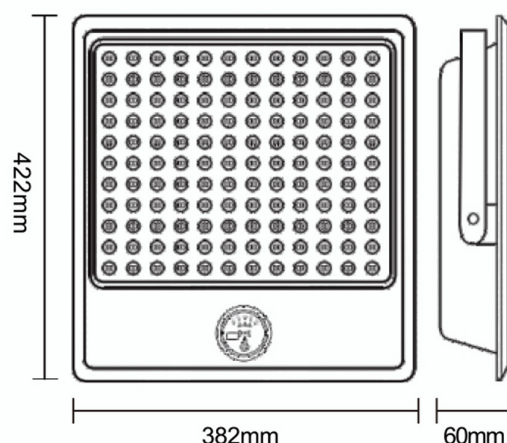

**Light pole
installation**

**Wall
installation**

"WITH SHAHEN , WE TURN SUNLIGHT INTO SUSTAINABLE ENERGY THAT SERVES PEOPLE AND COMMUNITIES."

Product parametres

	SH-8100	SH-8200	SH-8300	SH-8600	SH-81000
Solar panel	6V 18W	6V 25W	6V 35W	6V 48W	6V 70W
Battery	3.2V 13AH	3.2V 19.5AH	3.2V 26AH	3.2V 32AH	3.2V 52AH
LED Qty	110PCS	156PCS	255PCS	399PCS	806PCS
Lumens lm	1500lm	2000lm	2700lm	3700lm	6000lm
Beam angle	120°	120°	120°	120°	120°
Working time	10-15H	10-15H	10-15H	10-15H	10-15H
Material	Aluminum	Aluminum	Aluminum	Aluminum	Aluminum
Lamp size (mm)	220*225*70	245*285*90	290*330*90	330*375*90	520*410*95
Solar panel (mm)	340*290*15	500*340*15	580*360*15	640*360*15	825*515*25
G.W Kg	23.2KG	29.8KG	22.9KG	25.6KG	24KG
Outer box	82*23*36.5 8PCS/CTN	52.5*49*37.5 7PCS/CTN	61*32*38 4PCS/CTN	67.5*31.5*39 4PCS/CTN	85*21*54.5 2PCS/CTN

AT SHAHEN , WE BELIEVE SUNLIGHT IS THE ENERGY OF THE FUTURE — AND WE TURN IT INTO RELIABLE SOLUTIONS FOR HOMES, FARMS, AND GOVERNMENT PROJECTS.

Product parametres

					
		SH-N100	SH-N200	SH-N300	SH-N500
Solar panel		MONO 6V8W	MONO 6V12W	MONO 6V20W	MONO 6V25W
LED Qty		2835Highlight 48Pieces	2835Highlight 84Pieces	2835Highlight 144Pieces	2835Highlight 264Pieces
Battery capacity		26650/3000mAH	26700/4000mAH	26700/8000mAH	26700/12000mAH
Whole lamp power	Radar status	5W	6.6W	13.2W	19.8W
	Always on state	2.5W	3.3W	6.6W	9.9W
Lighting duration		≥12H	≥12H	≥12H	≥12H
Lamp body size		210*220mm	242*266mm	315*342mm	382*422mm
Solar panel size		180*270mm	235*350mm	260*390mm	330*390mm
Packing quantity		18	12	10	6
G.W Kg		20.68KG	20.41KG	20.41KG	23.5KG
Outer box size in cm		71*45*29cm	50*46*37cm	65*42*41cm	50*39.5*44.5cm
Lumens lm		250lm	450lm	900lm	1100lm