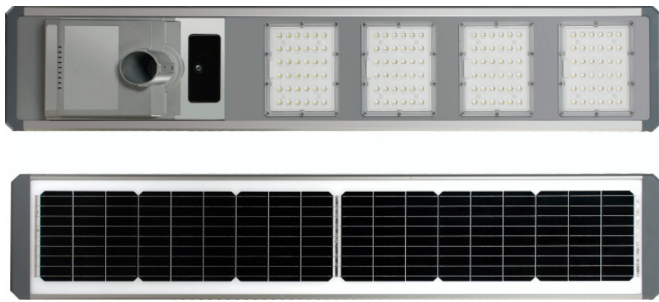

“

WITH SHAHEN, WE TURN SUNLIGHT INTO SUSTAINABLE ENERGY THAT SERVES PEOPLE AND COMMUNITIES.”

Product parametres

	H2000	H5000	H15000
LED Lamp: (5054SMD)	108pcs 6500K	144pcs 6500K	180pcs 3000K-6500K
Solar Panel	35W, MONO	46W, MONO	55W, MONO
Battery Type	Lithium-Ion 3.2V 30AH	Lithium-Ion 35AH	Lithium-Ion 45AH
Charging time	3-5H	3-5H	3-5H
Material	Aluminum	Aluminum	Aluminum
Lamp size	255*1000mm	255*1250mm	255*1500mm
install Height	5-6M	6-8M	6-8M
Lighting area	350	400	450
Warranty	1 year	1 year	1 year
Working time	12-15H	12-15H	12-15H
Outside package size	113*34.5*30.5cm 4pcs/ctn 24.6kg/caton	130.5*15.5*30.5cm 1pcs/ctn 8.6kg/caton	153.5*15.5*30.5cm 1pcs/ctn 9.8kg/caton
Lumens lm	2700lm	4500lm	6000lm