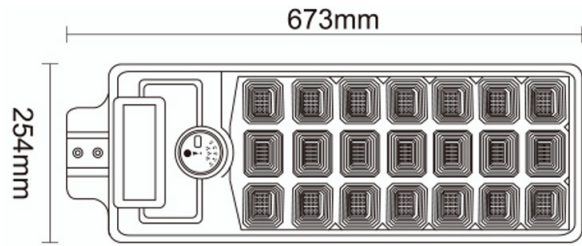

SHAHEN TRANSFORMS THE SUN'S POTENTIAL INTO PRACTICAL, EFFICIENT, AND SUSTAINABLE POWER FOR ALL.

Product parametres

	SH-M1000	SH-M1500	SH-M2000
LED Lamp	180pcs 2835LED	360pcs 2835LED	420pcs 2835LED
Solar Panel	6V9W,MONO	6V12W,MONO	6V16W,MONO
Battery Type	Lithium-Ion 3.2V 5AH	Lithium-Ion 3.2V 10AH	Lithium-Ion 3.2V 15AH
Charging time	4-6H	4-6H	4-6H
Material	ABS	ABS	ABS
Lamp size	468*230mm	251*573mm	254*673mm
Solar Panel Size	212*398mm	230*508mm	230*608mm
Lighting area	130m²	260m²	350m²
Warranty	1 year	1 year	1 year
Working time	≥12H	≥12H	≥12H
Outside package size	51*48*49.5cm 12pcs/ctn 21.8kg	62.5*53*33cm 8pcs/ctn 22.5kg	72.5*56*27.5cm 7pcs/ctn 23.5kg
Lumens lm	500lm	1000lm	1500lm