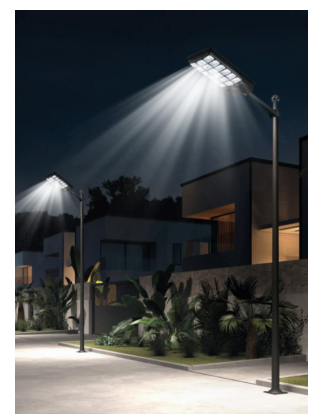

M Series

ALL IN ONE SOLAR STREET LIGHT

Construction of courtyards, bridges, main roads, and rural roads

-  Easy installation
-  High lumen LED
-  Extremely waterproof
-  High quality solar panels
-  Lights up all night