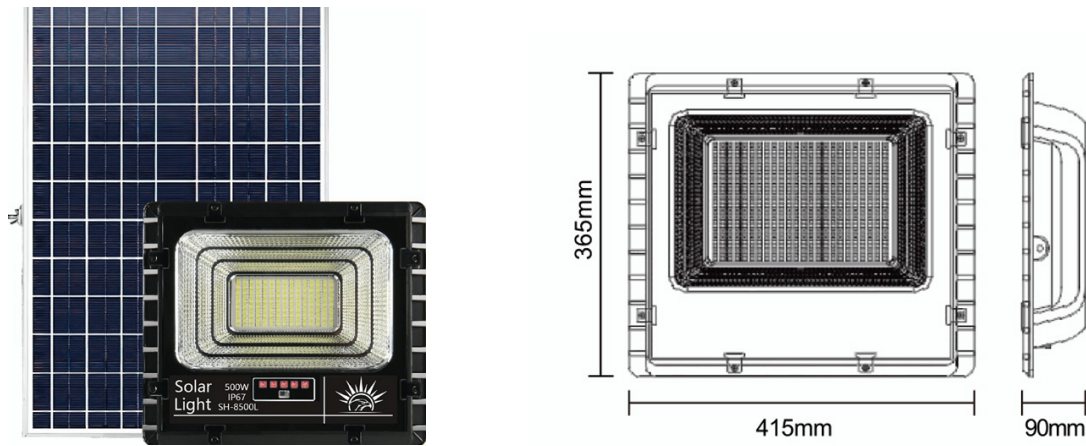

**Light pole
installation**

**Wall
installation**

"WITH SHAHEN , WE TURN SUNLIGHT INTO SUSTAINABLE ENERGY THAT SERVES PEOPLE AND COMMUNITIES."

Product parametres

	SH-8100	SH-8200	SH-8300	SH-8600	SH-81000
Solar panel	6V 18W	6V 25W	6V 35W	6V 48W	6V 70W
Battery	3.2V 13AH	3.2V 19.5AH	3.2V 26AH	3.2V 32AH	3.2V 52AH
LED Qty	110PCS	156PCS	255PCS	399PCS	806PCS
Lumens lm	1500lm	2000lm	2700lm	3700lm	6000lm
Beam angle	120°	120°	120°	120°	120°
Working time	10-15H	10-15H	10-15H	10-15H	10-15H
Material	Aluminum	Aluminum	Aluminum	Aluminum	Aluminum
Lamp size (mm)	220*225*70	245*285*90	290*330*90	330*375*90	520*410*95
Solar panel (mm)	340*290*15	500*340*15	580*360*15	640*360*15	825*515*25
G.W Kg	23.2KG	29.8KG	22.9KG	25.6KG	24KG
Outer box	82*23*36.5 8PCS/CTN	52.5*49*37.5 7PCS/CTN	61*32*38 4PCS/CTN	67.5*31.5*39 4PCS/CTN	85*21*54.5 2PCS/CTN

AT SHAHEN , WE BELIEVE SUNLIGHT IS THE ENERGY OF THE FUTURE — AND WE TURN IT INTO RELIABLE SOLUTIONS FOR HOMES, FARMS, AND GOVERNMENT PROJECTS.

Product parametres

					
		SH-N100	SH-N200	SH-N300	SH-N500
Solar panel		MONO 6V8W	MONO 6V12W	MONO 6V20W	MONO 6V25W
LED Qty		2835Highlight 48Pieces	2835Highlight 84Pieces	2835Highlight 144Pieces	2835Highlight 264Pieces
Battery capacity		26650/3000mAH	26700/4000mAH	26700/8000mAH	26700/12000mAH
Whole lamp power	Radar status	5W	6.6W	13.2W	19.8W
	Always on state	2.5W	3.3W	6.6W	9.9W
Lighting duration		≥12H	≥12H	≥12H	≥12H
Lamp body size		210*220mm	242*266mm	315*342mm	382*422mm
Solar panel size		180*270mm	235*350mm	260*390mm	330*390mm
Packing quantity		18	12	10	6
G.W Kg		20.68KG	20.41KG	20.41KG	23.5KG
Outer box size in cm		71*45*29cm	50*46*37cm	65*42*41cm	50*39.5*44.5cm
Lumens lm		250lm	450lm	900lm	1100lm