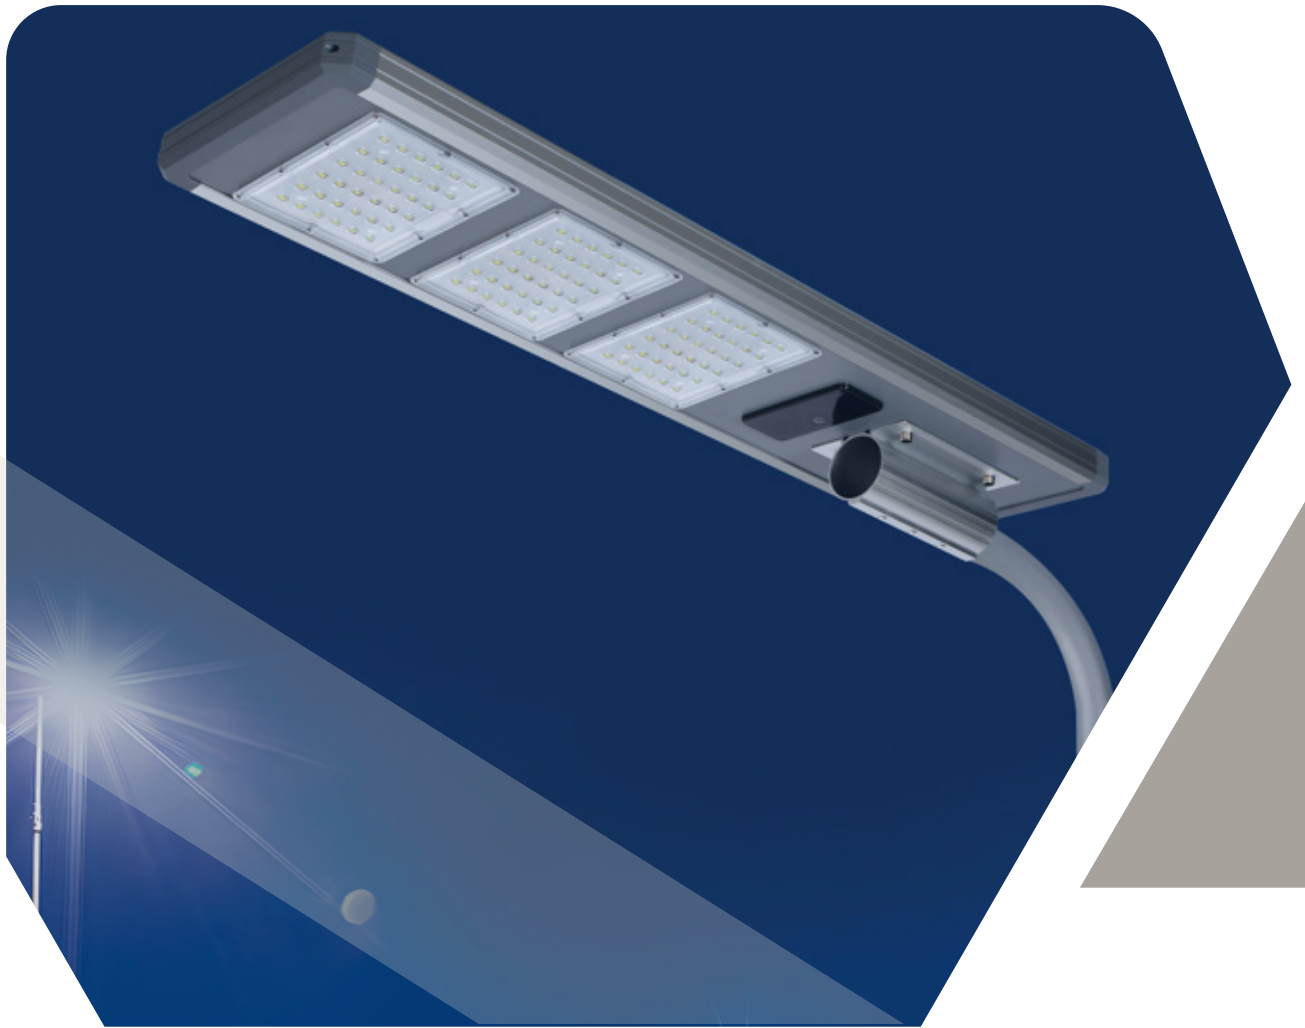

M Series

ALL IN ONE SOLAR STREET LIGHT

Construction of courtyards, bridges, main roads, and rural roads

-  Easy installation
-  High lumen LED
-  Extremely waterproof
-  High quality solar panels
-  Lights up all night

SHAHEN TRANSFORMS THE SUN'S POTENTIAL INTO PRACTICAL, EFFICIENT, AND SUSTAINABLE POWER FOR ALL.

Product parametres

SH-M1000

SH-M1500

SH-M2000

	SH-M1000	SH-M1500	SH-M2000
LED Lamp	180pcs 2835LED	360pcs 2835LED	420pcs 2835LED
Solar Panel	6V9W,MONO	6V12W,MONO	6V16W,MONO
Battery Type	Lithium-Ion 3.2V 5AH	Lithium-Ion 3.2V 10AH	Lithium-Ion 3.2V 15AH
Charging time	4-6H	4-6H	4-6H
Material	ABS	ABS	ABS
Lamp size	468*230mm	251*573mm	254*673mm
Solar Panel Size	212*398mm	230*508mm	230*608mm
Lighting area	130m ²	260m ²	350m ²
Warranty	1 year	1 year	1 year
Working time	≥12H	≥12H	≥12H
Outside package size	51*48*49.5cm 12pcs/ctn 21.8kg	62.5*53*33cm 8pcs/ctn 22.5kg	72.5*56*27.5cm 7pcs/ctn 23.5kg
Lumens lm	500lm	1000lm	1500lm

H Series

APPLICATION PLACES:

Construction of courtyard, bridges, main roads, and rural roads

-  Easy installation
-  High lumen LED
-  Extremely waterproof
-  High quality solar panels
-  Lights up all night