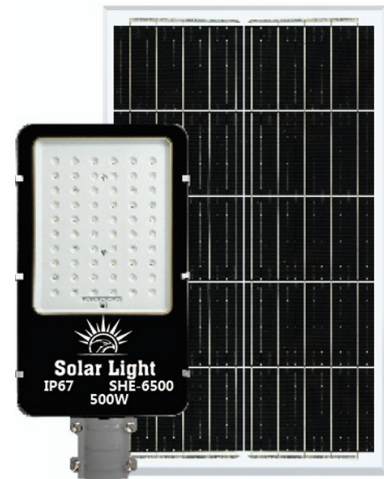

66

AT SHAHEN , WE BELIEVE SUNLIGHT IS THE ENERGY OF THE FUTURE — AND WE TURN IT INTO RELIABLE SOLUTIONS FOR HOMES, FARMS, AND GOVERNMENT PROJECTS.

Product parametres

LED Lamp	60pcs 2835LED 3000k-6500k
Solar Panel	6V35W,MONO
Battery Type	Lithium-Ion 3.2V 36000MAH
Charging time	3-5H
Material	Aluminum
Lamp size	540*250mm
Install Height	6-8 m
Panel size	580*350mm
Warranty	1 year
Working time	15-16H
Outside package size	41.5*59*13.5cm 1pcs/ctn 9.2kg
Lumens lm	2000lm