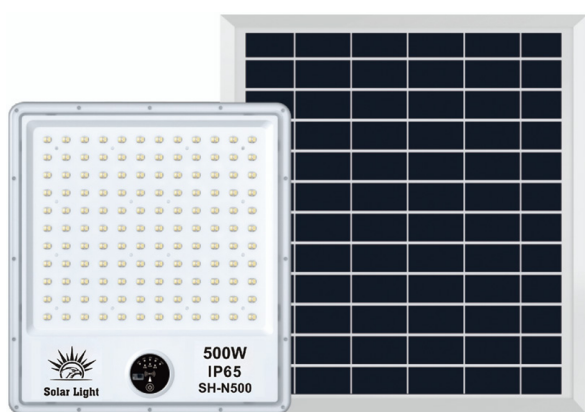

**Light pole
installation**

**Wall
installation**

"WITH SHAHEN , WE TURN SUNLIGHT INTO SUSTAINABLE ENERGY THAT SERVES PEOPLE AND COMMUNITIES."

Product parametres

	SH-8100	SH-8200	SH-8300	SH-8600	SH-81000
Solar panel	6V 18W	6V 25W	6V 35W	6V 48W	6V 70W
Battery	3.2V 13AH	3.2V 19.5AH	3.2V 26AH	3.2V 32AH	3.2V 52AH
LED Qty	110PCS	156PCS	255PCS	399PCS	806PCS
Lumens lm	1500lm	2000lm	2700lm	3700lm	6000lm
Beam angle	120°	120°	120°	120°	120°
Working time	10-15H	10-15H	10-15H	10-15H	10-15H
Material	Aluminum	Aluminum	Aluminum	Aluminum	Aluminum
Lamp size (mm)	220*225*70	245*285*90	290*330*90	330*375*90	520*410*95
Solar panel (mm)	340*290*15	500*340*15	580*360*15	640*360*15	825*515*25
G.W Kg	23.2KG	29.8KG	22.9KG	25.6KG	24KG
Outer box	82*23*36.5 8PCS/CTN	52.5*49*37.5 7PCS/CTN	61*32*38 4PCS/CTN	67.5*31.5*39 4PCS/CTN	85*21*54.5 2PCS/CTN

AT SHAHEN , WE BELIEVE SUNLIGHT IS THE ENERGY OF THE FUTURE — AND WE TURN IT INTO RELIABLE SOLUTIONS FOR HOMES, FARMS, AND GOVERNMENT PROJECTS.

Product parametres

					
		SH-N100	SH-N200	SH-N300	SH-N500
Solar panel		MONO 6V8W	MONO 6V12W	MONO 6V20W	MONO 6V25W
LED Qty		2835Highlight 48Pieces	2835Highlight 84Pieces	2835Highlight 144Pieces	2835Highlight 264Pieces
Battery capacity		26650/3000mAH	26700/4000mAH	26700/8000mAH	26700/12000mAH
Whole lamp power	Radar status	5W	6.6W	13.2W	19.8W
	Always on state	2.5W	3.3W	6.6W	9.9W
Lighting duration		≥12H	≥12H	≥12H	≥12H
Lamp body size		210*220mm	242*266mm	315*342mm	382*422mm
Solar panel size		180*270mm	235*350mm	260*390mm	330*390mm
Packing quantity		18	12	10	6
G.W Kg		20.68KG	20.41KG	20.41KG	23.5KG
Outer box size in cm		71*45*29cm	50*46*37cm	65*42*41cm	50*39.5*44.5cm
Lumens lm		250lm	450lm	900lm	1100lm